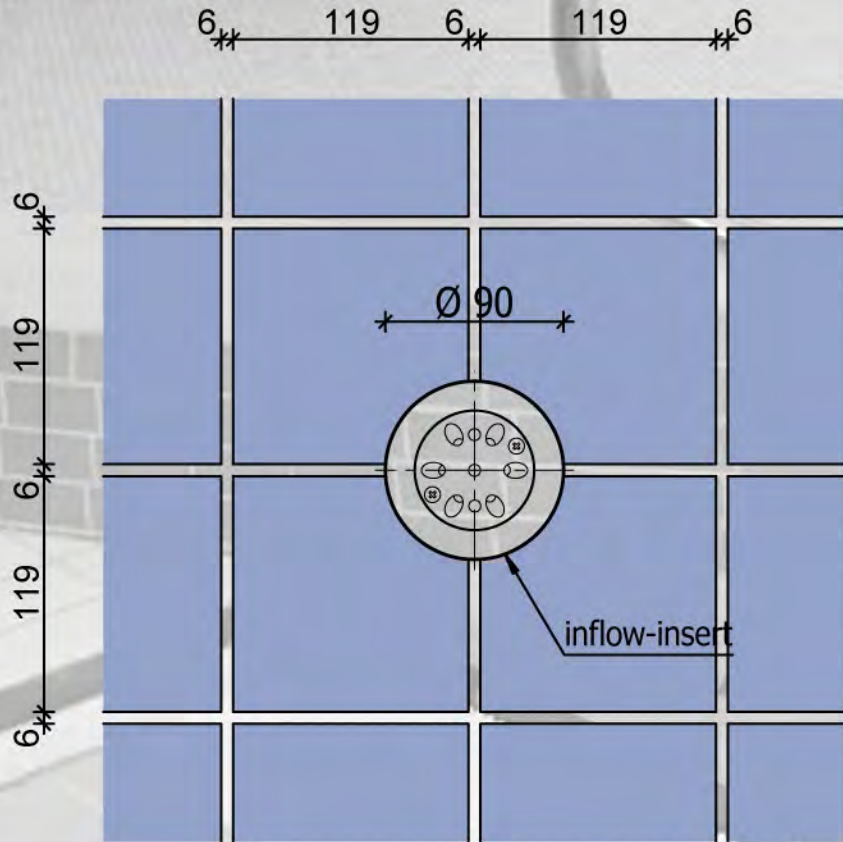

sectional drawing 7.5
counter-current system
e.g. UWE

system built-in part
 patent DE 4134 860
 EP 0332 051

sectional drawing 7.6
 massage jet

sectional drawing 7.7
wall inflow insert
e.g. Ospa

STEULER-Q⁷-System