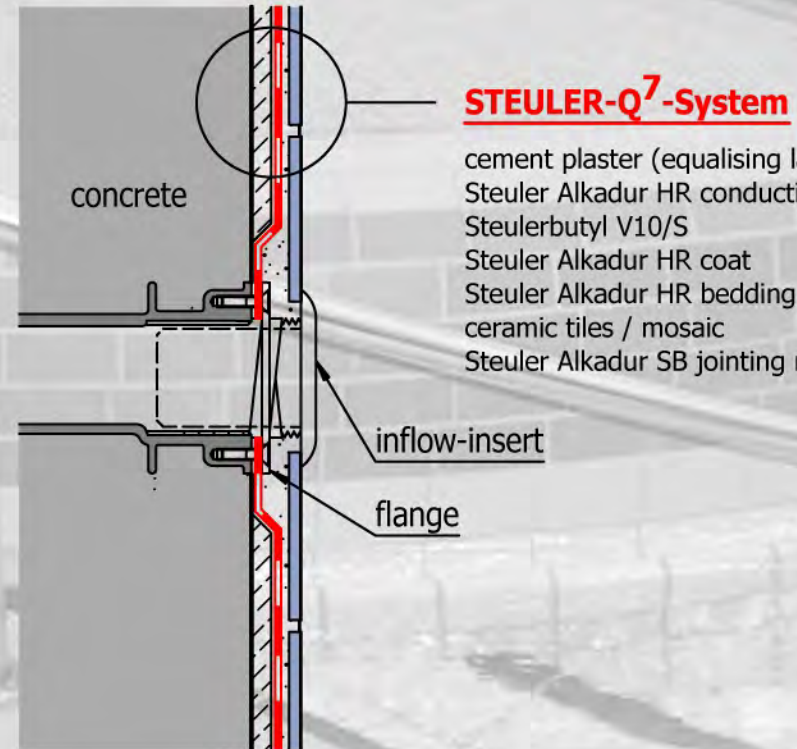

sectional drawing 7.2
handrail

sectional drawing 7.3
swimmingpool-light
e.g. Wibre

STEULER-Q⁷-System

- cement plaster (equalising layer)
- Steuler Alkadur HR conductive scratch coat
- Steulerbutyl V10/S
- Steuler Alkadur HR coat
- Steuler Alkadur HR bedding mortar
- ceramic tiles / mosaic
- Steuler Alkadur SB jointing mortar

sectional drawing 7.5
counter-current system
e.g. UWE

system built-in part
 patent DE 4134 860
 EP 0332 051

sectional drawing 7.6
 massage jet

sectional drawing 7.7
wall inflow insert
e.g. Ospa

STEULER-Q⁷-System