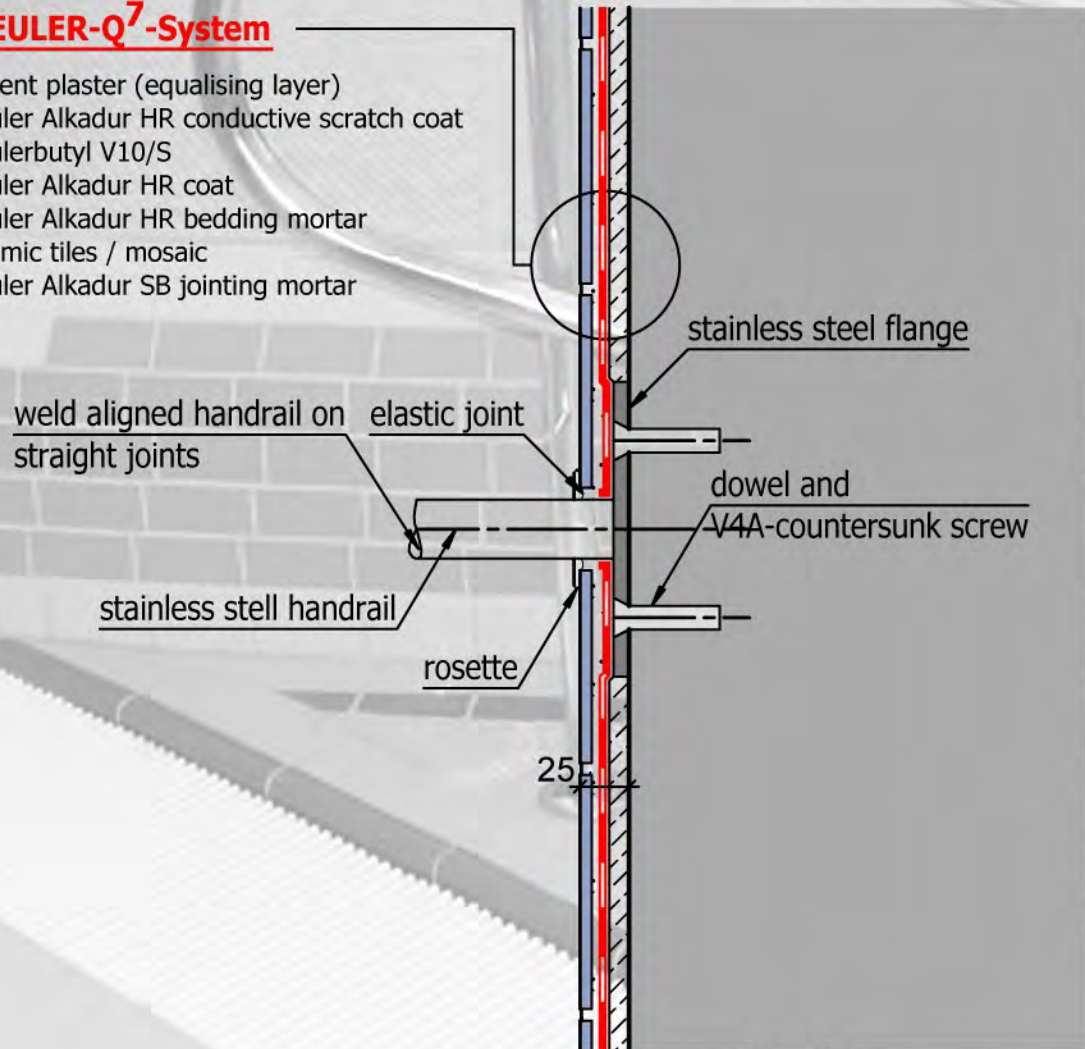

sectional drawing 7.1
handrail

STEULER-Q⁷-System

- cement plaster (equalising layer)
- Steuler Alkadur HR conductive scratch coat
- Steulerbutyl V10/S
- Steuler Alkadur HR coat
- Steuler Alkadur HR bedding mortar
- ceramic tiles / mosaic
- Steuler Alkadur SB jointing mortar