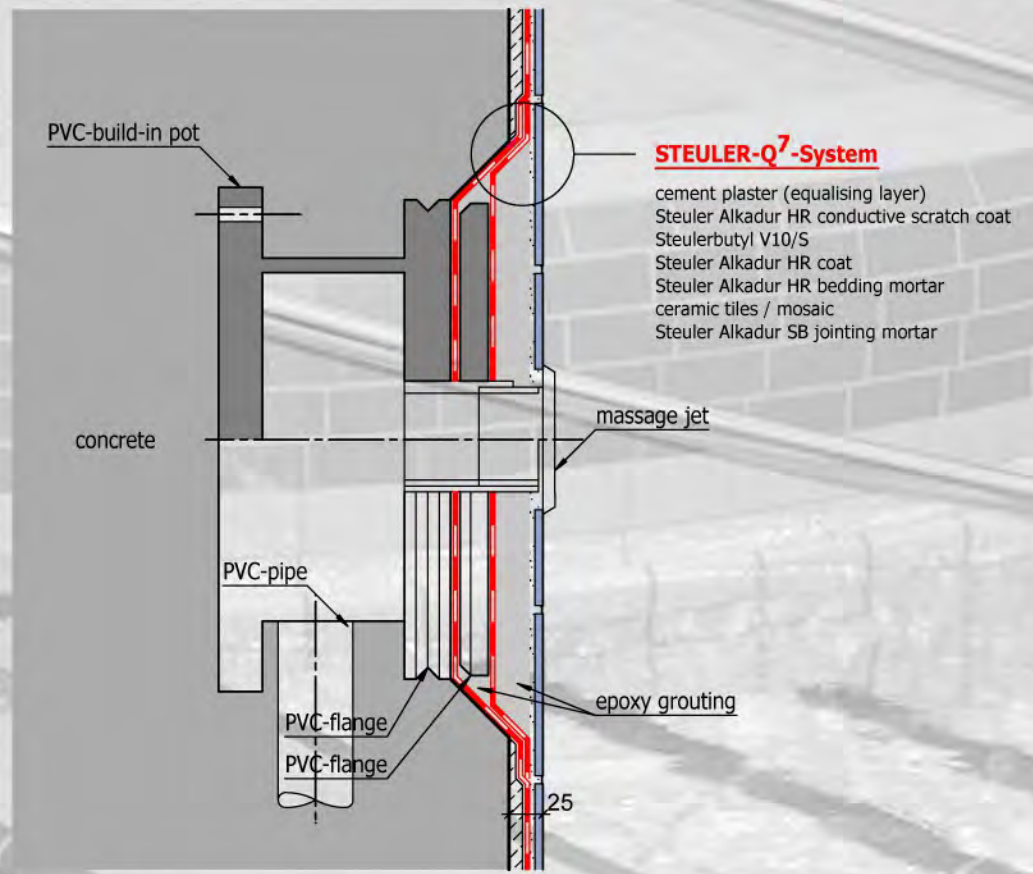

sectional drawing 7.2
handrail

sectional drawing 7.3
swimmingpool-light
e.g. Wibre

STEULER-Q⁷-System

- cement plaster (equalising layer)
- Steuler Alkadur HR conductive scratch coat
- Steulerbutyl V10/S
- Steuler Alkadur HR coat
- Steuler Alkadur HR bedding mortar
- ceramic tiles / mosaic
- Steuler Alkadur SB jointing mortar

sectional drawing 7.5
counter-current system
e.g. UWE

system built-in part
 patent DE 4134 860
 EP 0332 051

sectional drawing 7.6
 massage jet

sectional drawing 7.7
wall inflow insert
e.g. Ospa

STEULER-Q⁷-System