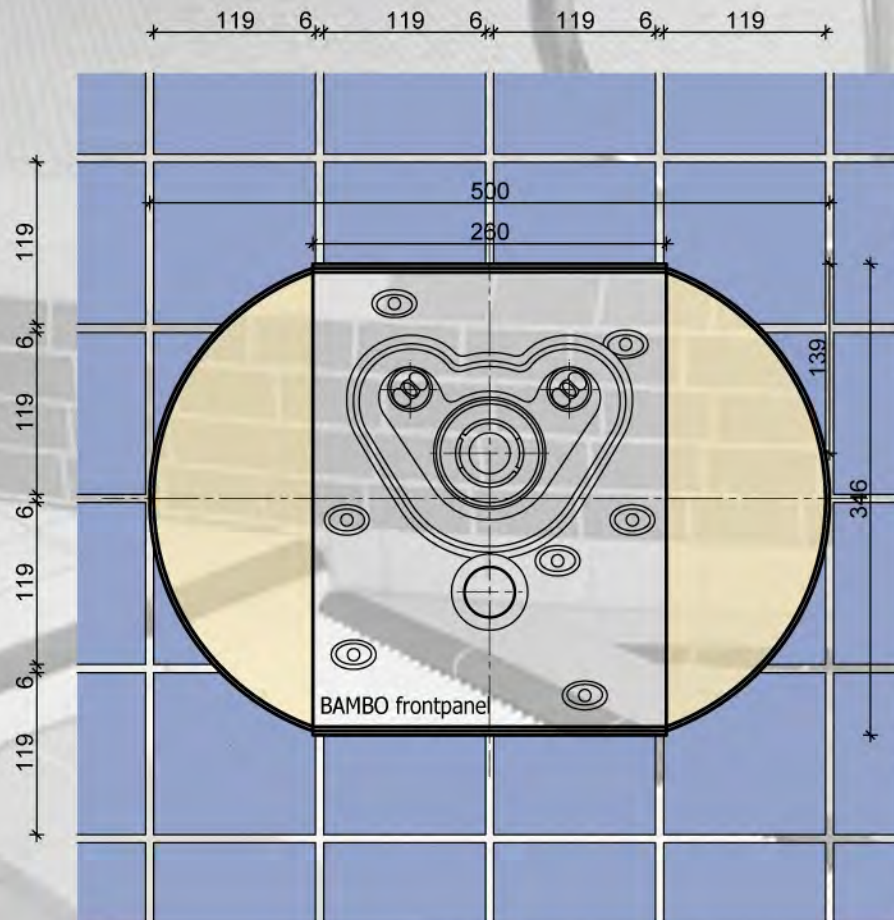

STEULER-Q⁷-System

- cement plaster (equalising layer)
- Steuler Alkadur HR conductive scratch coat
- Steulerbutyl V10/S
- Steuler Alkadur HR coat
- Steuler Alkadur HR bedding mortar
- ceramic tiles / mosaic
- Steuler Alkadur SB jointing mortar