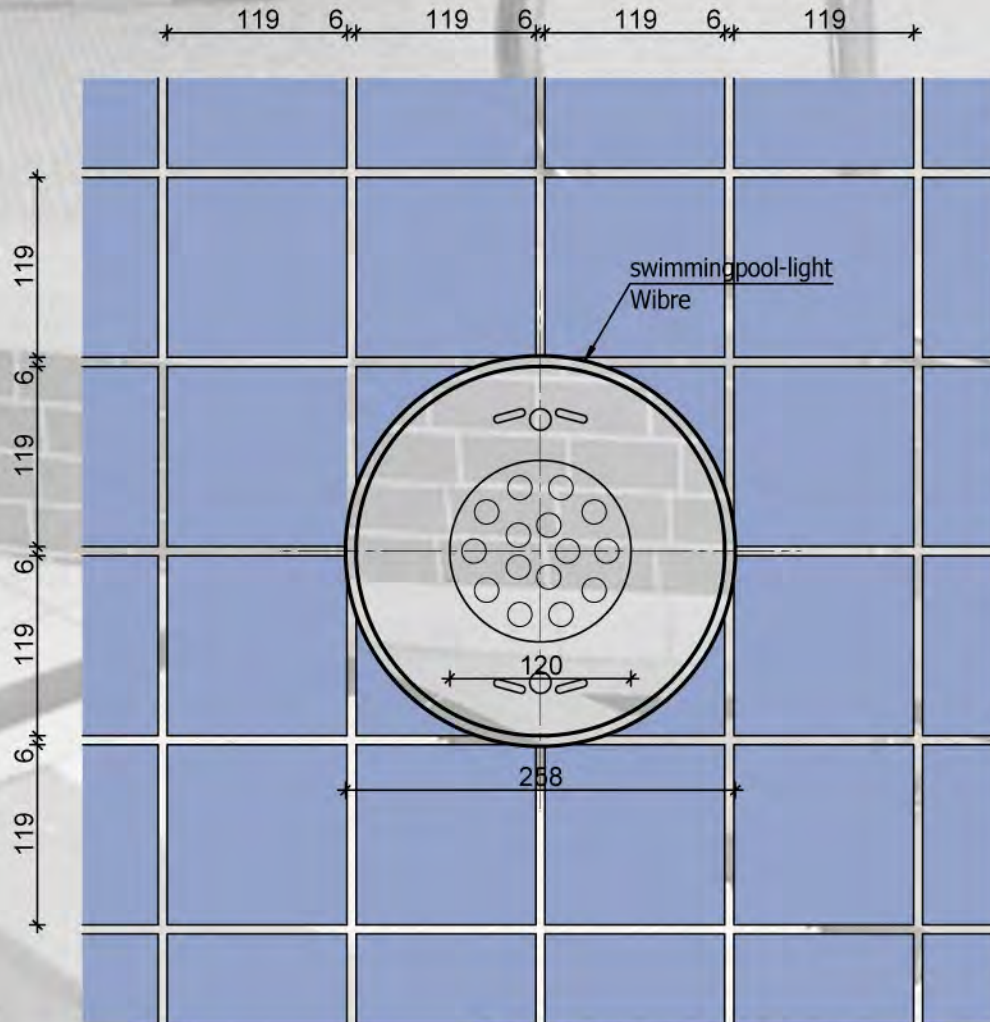

sectional drawing 7.3
swimmingpool-light
e.g. Wibre