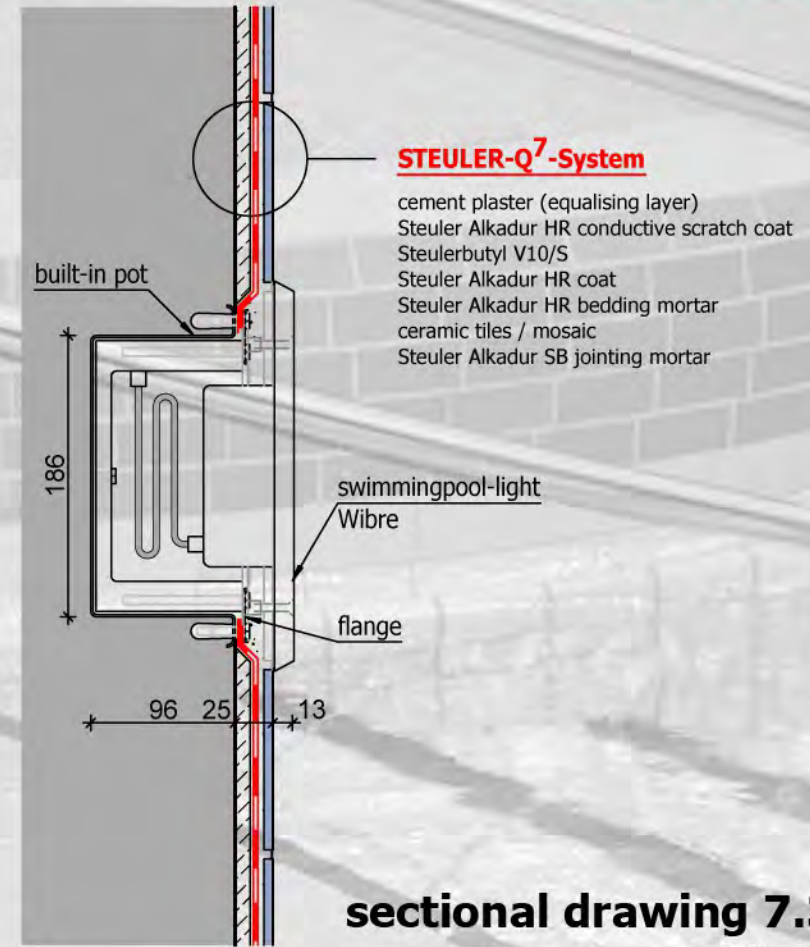

sectional drawing 7.2
handrail

sectional drawing 7.3
swimmingpool-light
e.g. Wibre