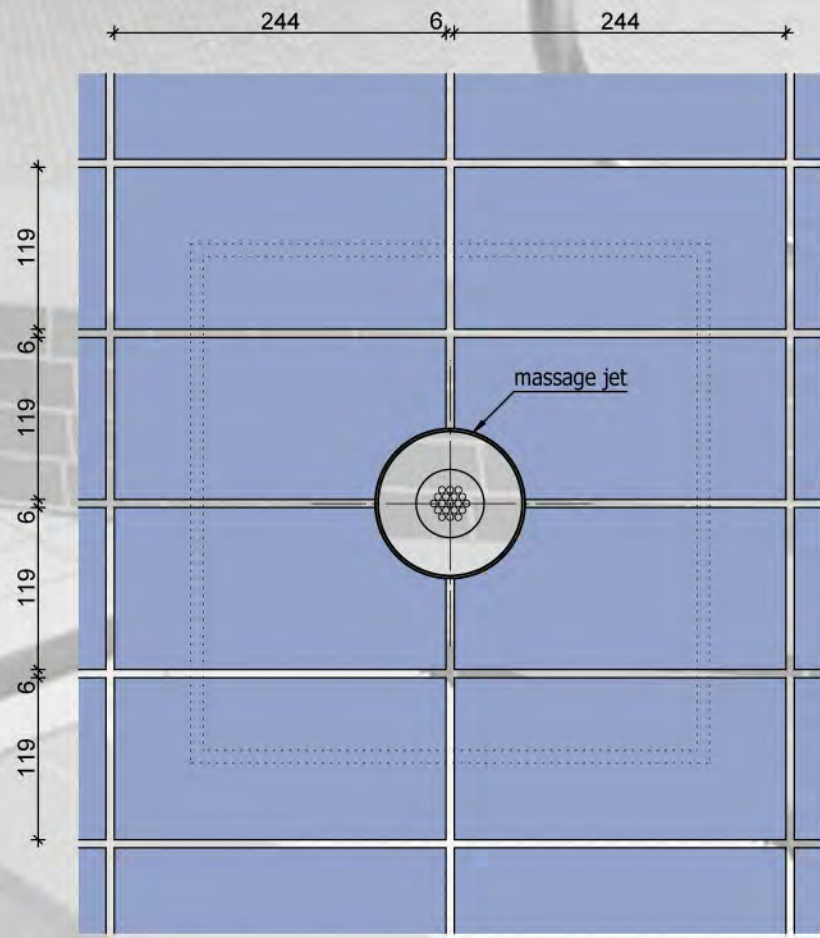

sectional drawing 7.5
counter-current system
e.g. UWE

system built-in part
 patent DE 4134 860
 EP 0332 051

sectional drawing 7.6
 massage jet

sectional drawing 7.7
wall inflow insert
e.g. Ospa

STEULER-Q⁷-System