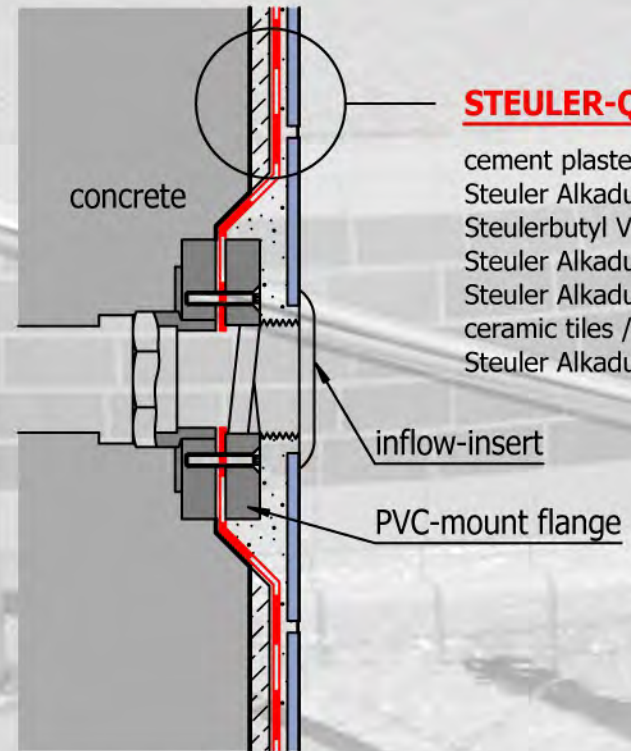

sectional drawing 7.2
handrail

sectional drawing 7.3
swimmingpool-light
e.g. Wibre

STEULER-Q⁷-System

- cement plaster (equalising layer)
- Steuler Alkadur HR conductive scratch coat
- Steulerbutyl V10/S
- Steuler Alkadur HR coat
- Steuler Alkadur HR bedding mortar
- ceramic tiles / mosaic
- Steuler Alkadur SB jointing mortar

sectional drawing 7.5
counter-current system
e.g. UWE

system built-in part
 patent DE 4134 860
 EP 0332 051

sectional drawing 7.6
 massage jet

sectional drawing 7.7
wall inflow insert
e.g. Ospa

STEULER-Q⁷-System