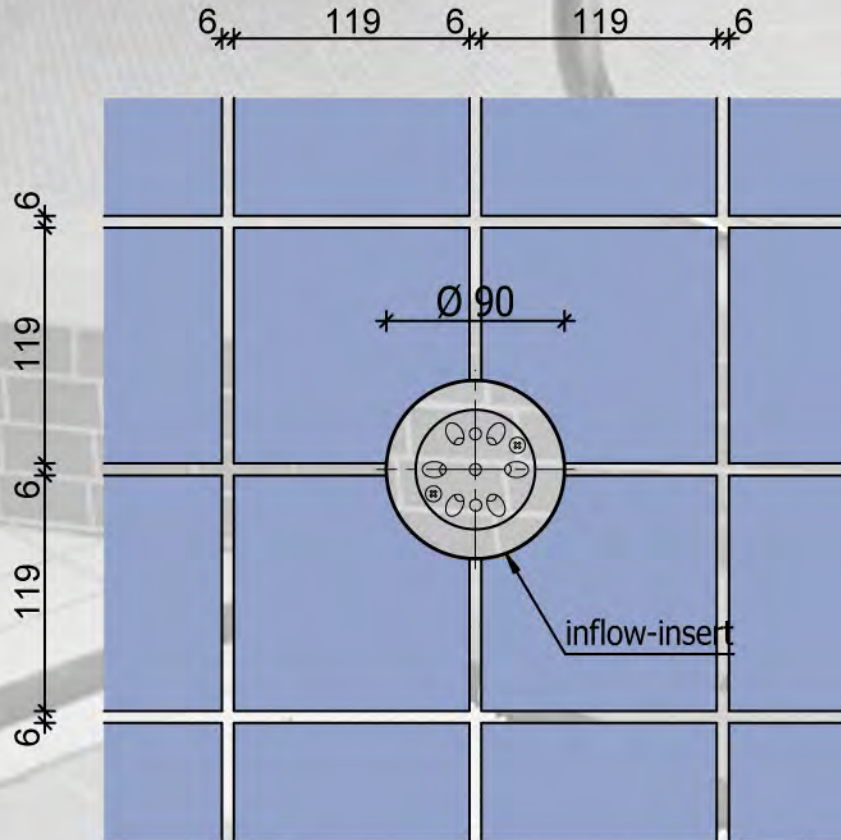

sectional drawing 7.2
handrail

sectional drawing 7.3
swimmingpool-light
e.g. Wibre

STEULER-Q⁷-System

- cement plaster (equalising layer)
- Steuler Alkadur HR conductive scratch coat
- Steulerbutyl V10/S
- Steuler Alkadur HR coat
- Steuler Alkadur HR bedding mortar
- ceramic tiles / mosaic
- Steuler Alkadur SB jointing mortar

sectional drawing 7.5
counter-current system
e.g. UWE

system built-in part
 patent DE 4134 860
 EP 0332 051

sectional drawing 7.6
 massage jet

sectional drawing 7.7
wall inflow insert
e.g. Ospa

STEULER-Q⁷-System