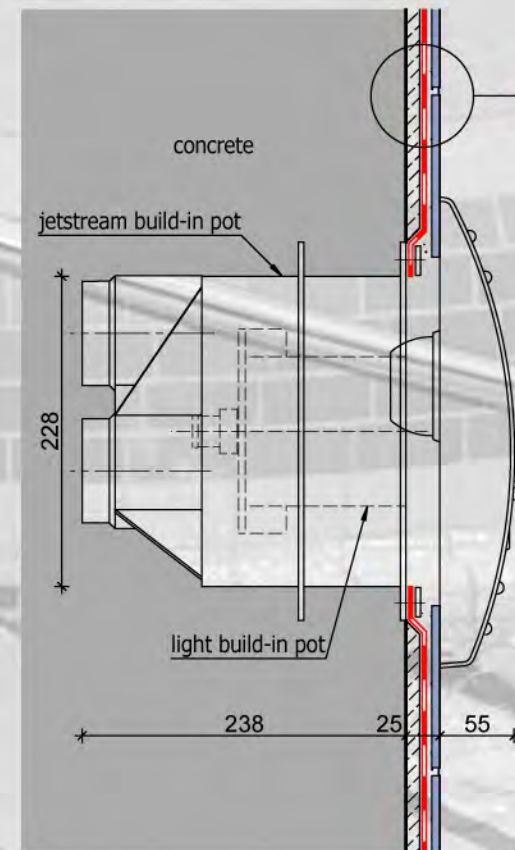

STEULER-Q⁷-System

- cement plaster (equalising layer)
- Steuler Alkadur HR conductive scratch coat
- Steulerbutyl V10/S
- Steuler Alkadur HR coat
- Steuler Alkadur HR bedding mortar
- ceramic tiles / mosaic
- Steuler Alkadur SB jointing mortar