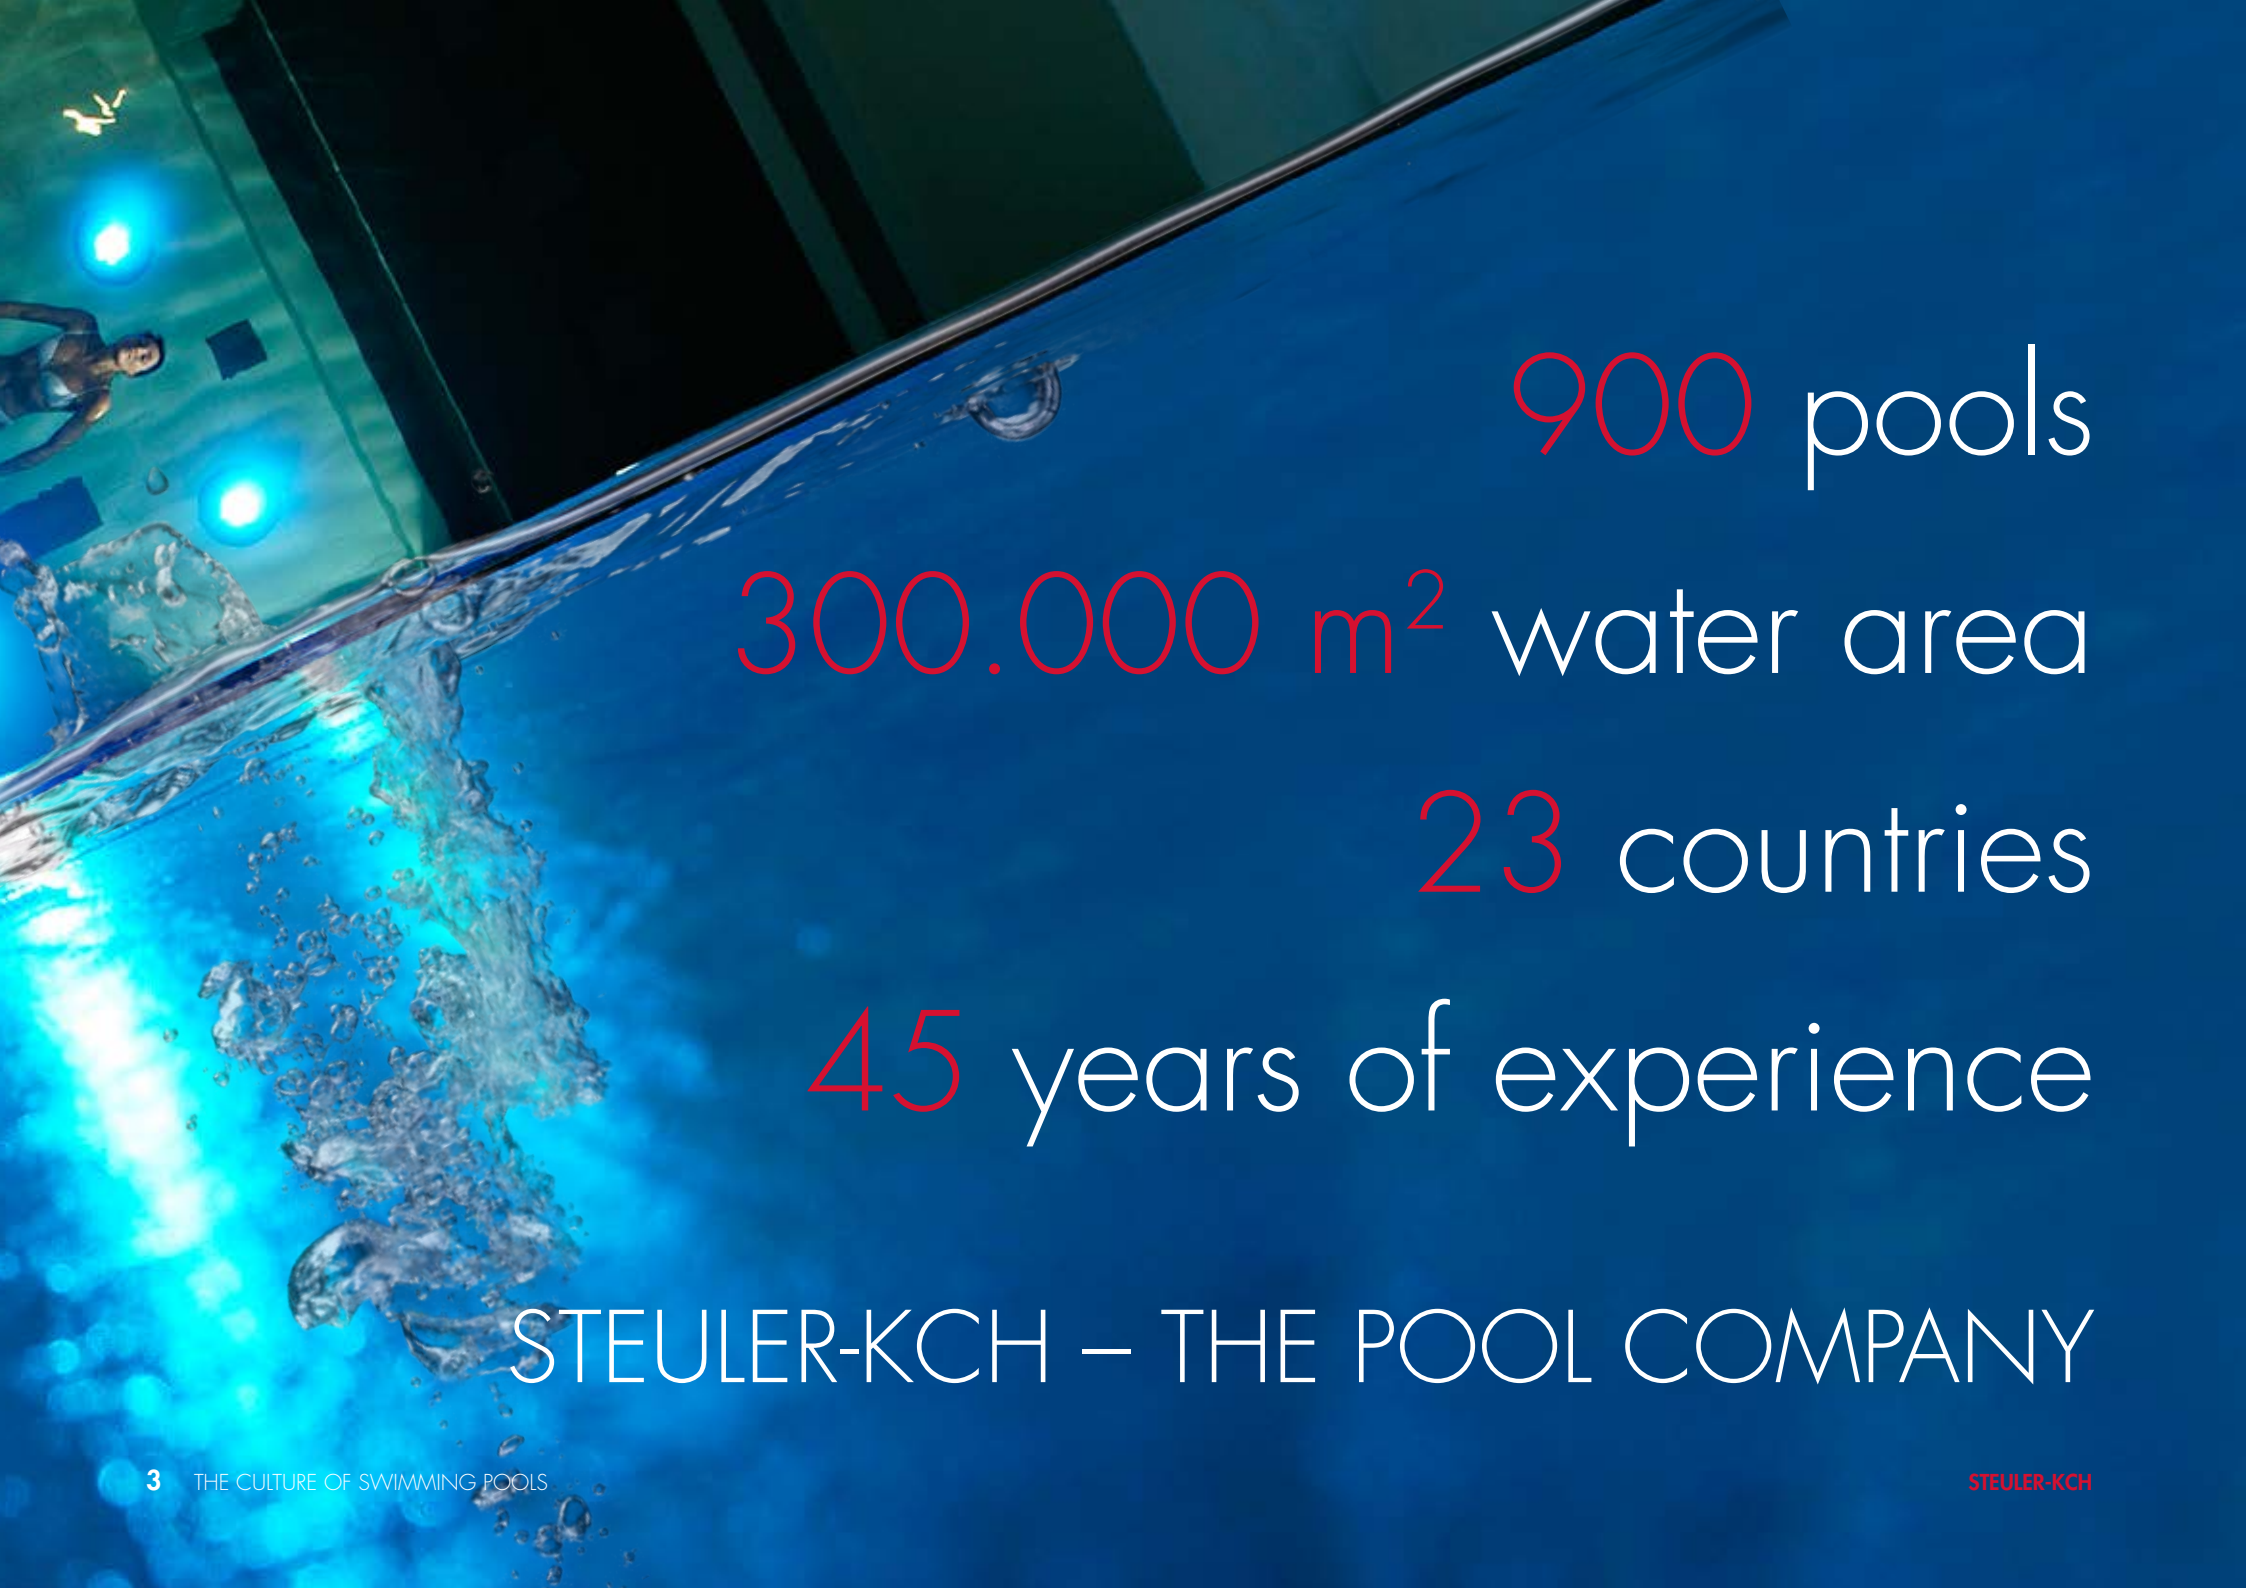

STEULER
KCH

the culture of swimming pools

[CULTURE]

Culture means common experience and long-standing tradition. It bestows identity, it influences lives and spaces. Culture creates atmosphere beyond the ephemeral and ever increasing challenges of the working world.

“Culture is a finite segment of the meaningless infinity of world affairs on which human beings confer meaning and significance.”

Max Weber, German cultural scholar and sociologist, 1904

900 pools

300.000 m² water area