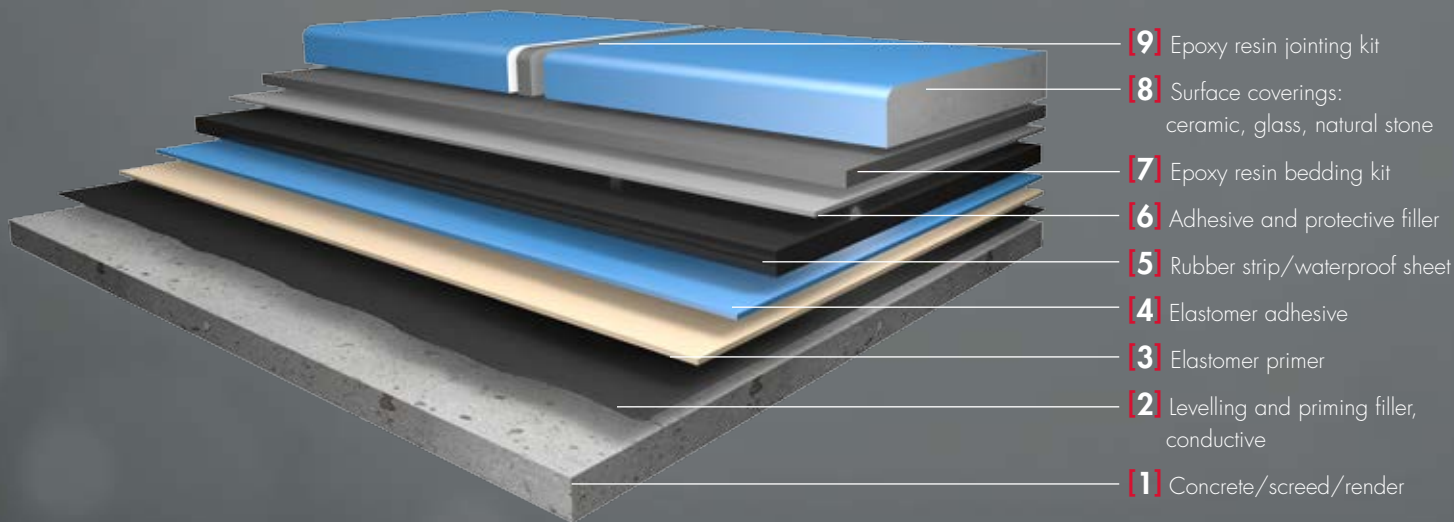

[IMPRESSIONS]

[IMPRESSIONS]

[STEULER-Q⁷-SYSTEM]

Integrated drainage channels, fascinating water attractions, innovative pool forms and ornate tiling are just a few of the countless details where the STEULER-Q⁷-System demonstrates its prowess. These are often the areas of a swimming pool that aren't necessarily obvious at first glance. Experts know that it's often here that problems with conventional waterproofing systems are to be found, however.

BEKAPOOL

[SYSTEM BEKAPOOL]

The idea is as simple as it is ingenious: a highly durable and verifiably waterproof plastic lining material is permanently and mechanically attached directly to the tried-and-tested structural building material concrete. The result is a composite material system with all the beneficial properties required for swimming pool construction.