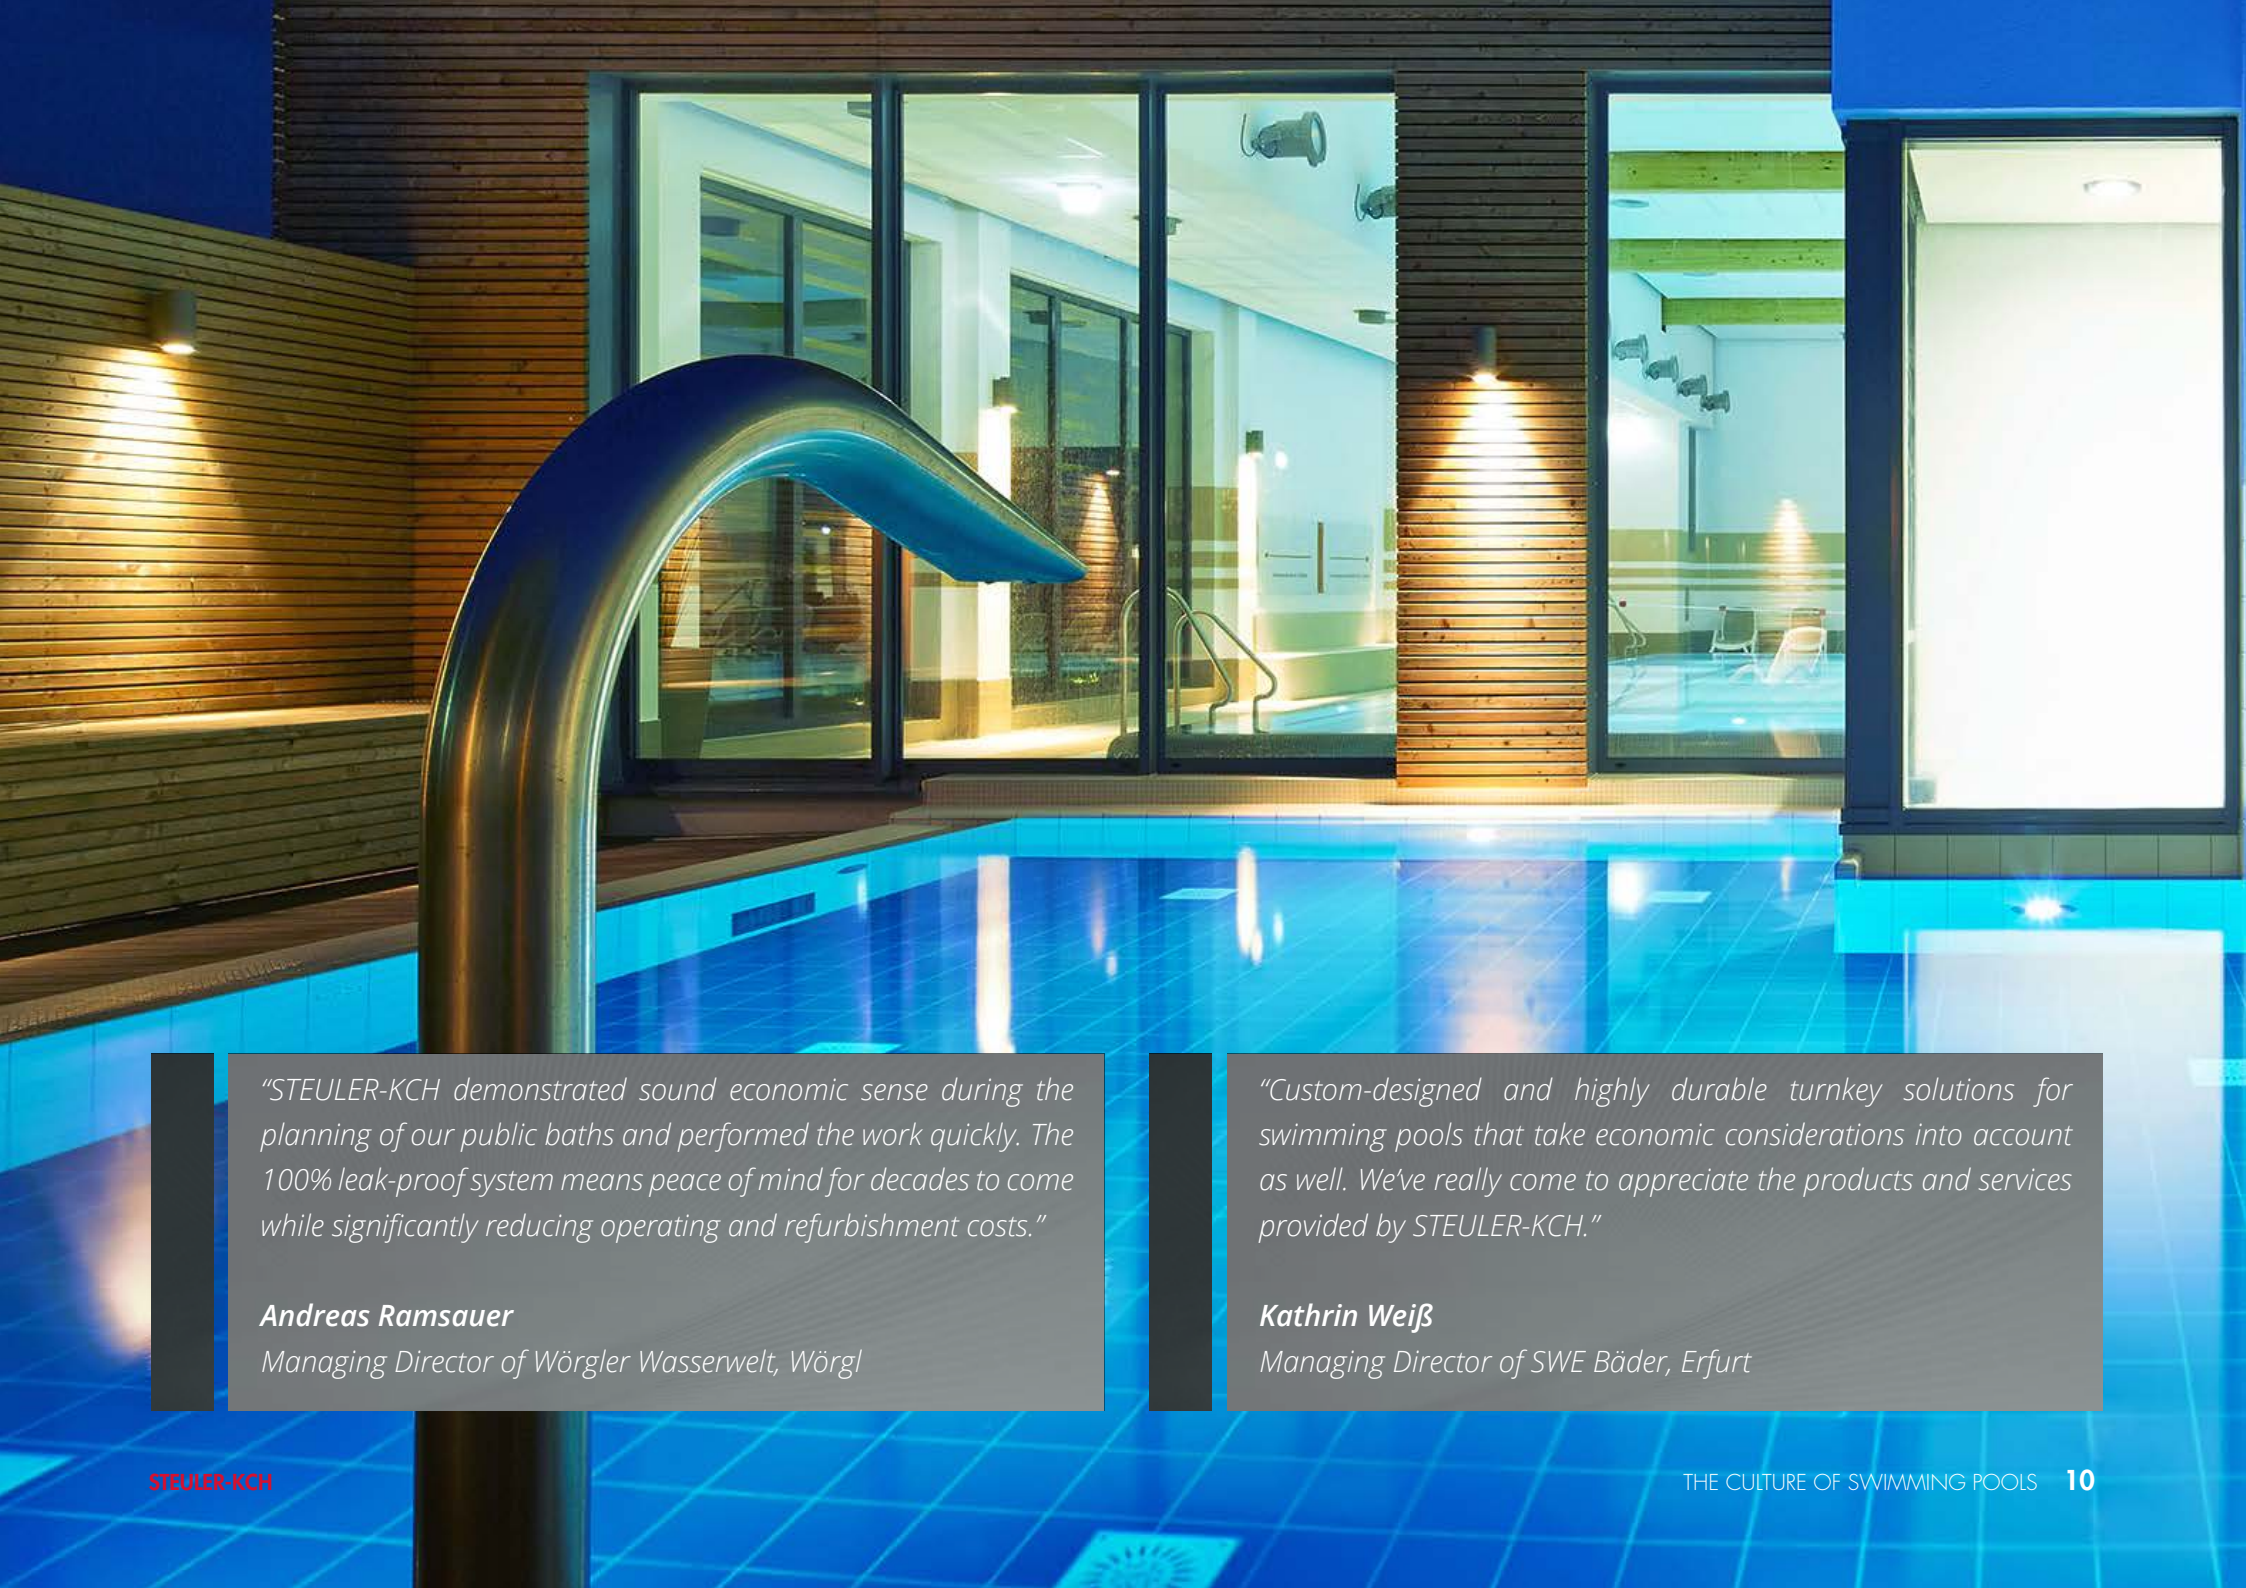

"STEULER-KCH demonstrated sound economic sense during the planning of our public baths and performed the work quickly. The 100% leak-proof system means peace of mind for decades to come while significantly reducing operating and refurbishment costs."

Andreas Ramsauer

Managing Director of Wörgler Wasserwelt, Wörgl

"Custom-designed and highly durable turnkey solutions for swimming pools that take economic considerations into account as well. We've really come to appreciate the products and services provided by STEULER-KCH."

Kathrin Weiß

Managing Director of SWE Bäder, Erfurt